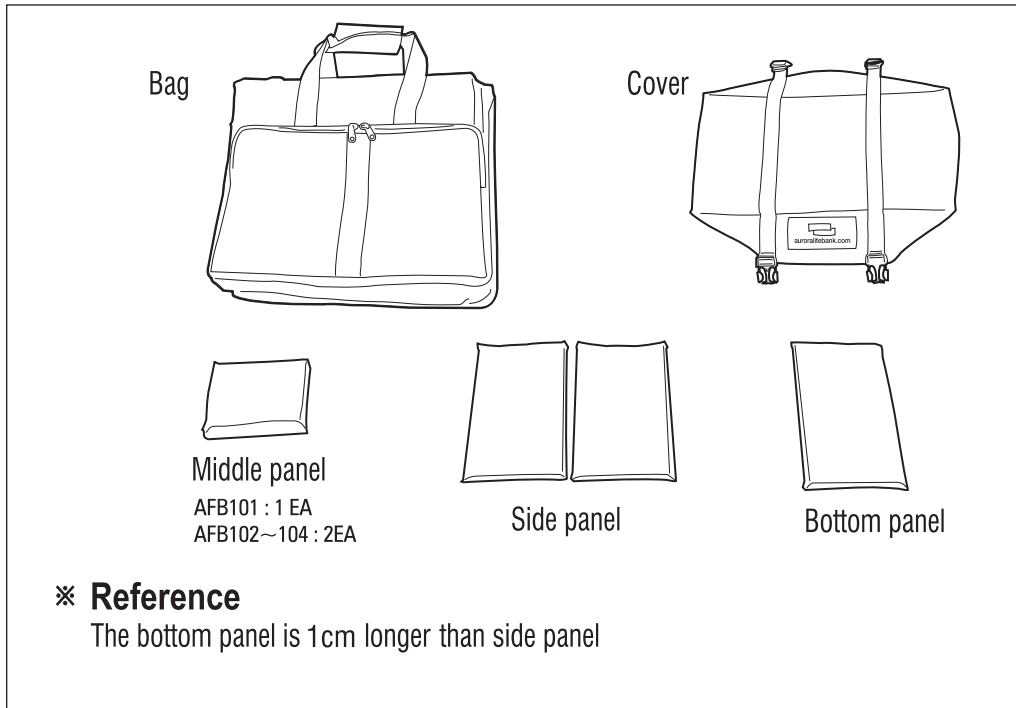

AIR BAG

AFB101
AFB102
AFB103
AFB104

1. AFB101 BAG'S PARTS AND NAMES

2. SIDE PANEL

Insert one side panel into the groove ①.
 The side of cushion of panel ② should be turned toward the inside bag.

3. BOTTOM PANEL

Insert the bottom panel.
 The side of cushion of the panel should face upward.

5. COVER

Set the cover.
 The aurora logo should be turned toward the same direction with an accessories pocket.

※ This product can be modified for better quality and function without prior notice.